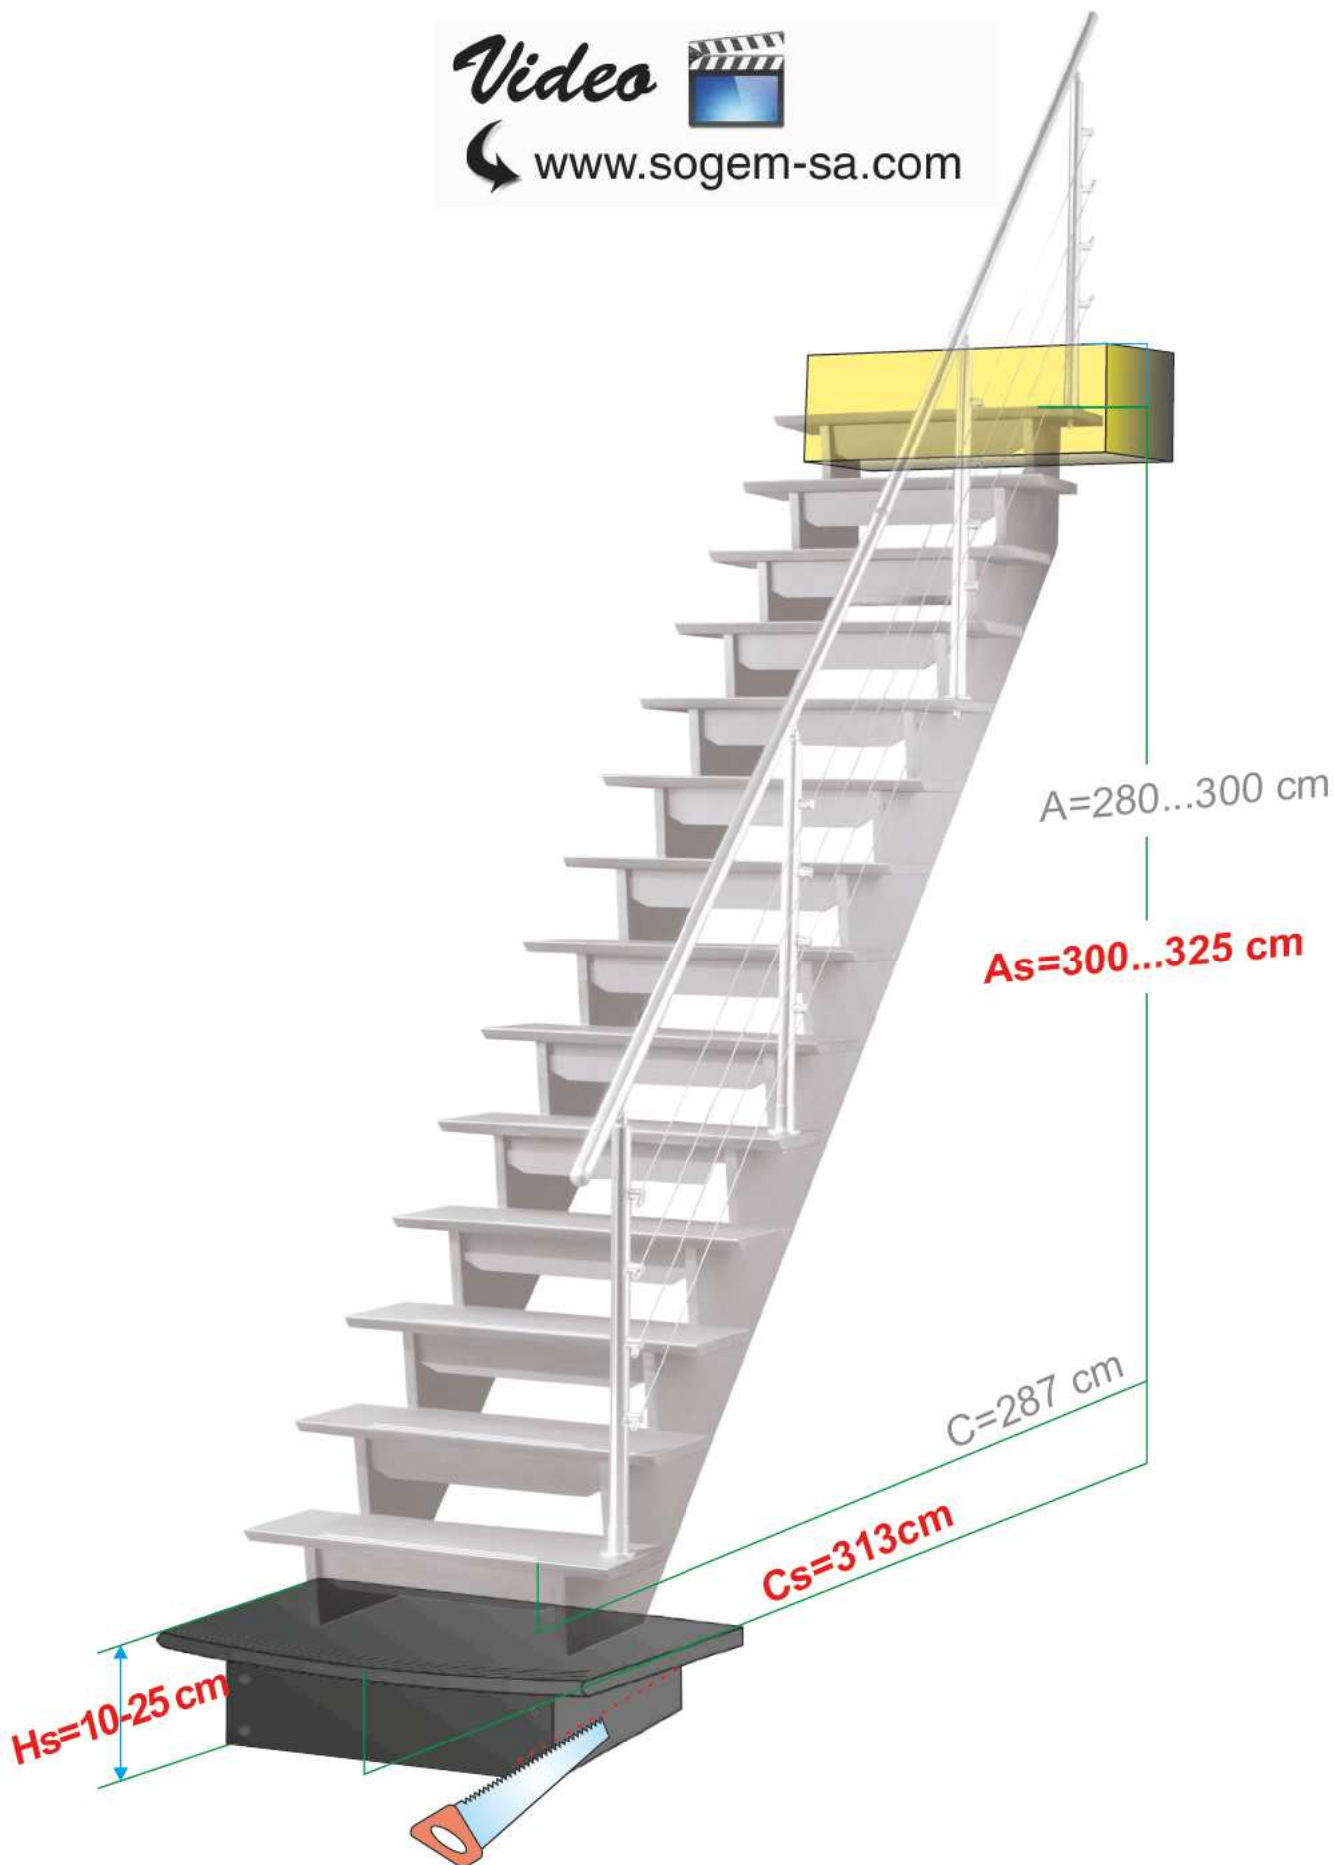

# TAMBORA SOCLE DEPART DROIT

01	VN860660030	02	VN420220030	03	VN610220030	04	VN019019005
							
860x660x30mm =1		420x220x30mm =2		610x220x30mm =2		Ø16xØ19x5mm =14	
05	a OA010010054 b OA016016020 c OA010010012	06	OA007007070	07	PA030030065	08	OG004004120
							
a M8x54mm =6 b Ø16x20mm =6 c M10x12mm =6		Φ7x70 mm =8		20ml =1		hex 4mm =1	