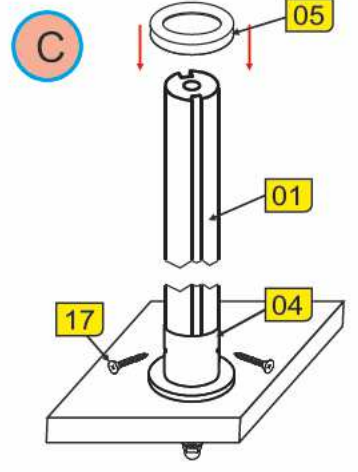

# ETNA RAMPE ALU POUR ESCALIER 1/4T

01	AA840040040	02	AA840012007	03	AA050040070	04	AA070070066
	840xØ40mm =5		840x12x7mm =10		50x40x70mm =5		Ø70x66mm =5
05	AA074074010	06	AA040040153 AA040040147	07	AA034034082	08	AA040040014
	Ø74xØ46x10mm =5		Ø40x1536mm =1 Ø40x1475mm =2		Ø34,6x82mm =2		Ø40x14mm =4
09	AA045045025	10	AA016016153 AA016016147	11	AA020020050	12	OG012012070
	Ø45x25mm =2		Ø16x1536mm =4 Ø16x1475mm =8		Ø20x50mm =8		M12x70mm =5
13	AA006006060	14	AA016016012	15	OA019019022	16	OG024024003
	Ø6x60mm =8		Ø16x12mm =16		hex19x22mm =5		Ø24x3mm =5
17	OG004004019	18	OG004004045	19	OG005005030	20	PR040099023
	Ø3,9x19mm =25+1		Ø4,2x45mm =20+1		Ø5x30mm =20+1		40x99x23mm =1