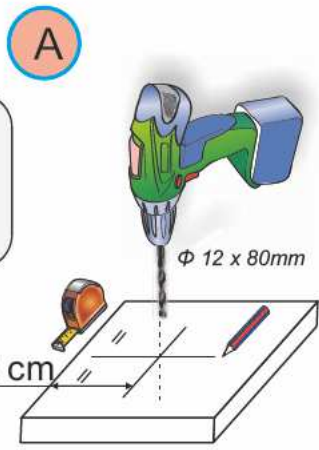

# ETNA RAMPE ALU POUR ESCALIER 1/4T

01	AA840040040	02	AA840012007	03	AA050040070	04	AA070070066
	840xØ40mm =5		840x12x7mm =10		50x40x70mm =5		Ø70x66mm =5
05	AA074074010	06	AA040040153 AA040040147	07	AA034034082	08	AA040040014
	Ø74xØ46x10mm =5		Ø40x1536mm =1 Ø40x1475mm =2		Ø34,6x82mm =2		Ø40x14mm =4
09	AA045045025	10	AA016016153 AA016016147	11	AA020020050	12	OG012012070
	Ø45x25mm =2		Ø16x1536mm =4 Ø16x1475mm =8		Ø20x50mm =8		M12x70mm =5
13	AA006006060	14	AA016016012	15	OA019019022	16	OG024024003
	Ø6x60mm =8		Ø16x12mm =16		hex19x22mm =5		Ø24x3mm =5
17	OG004004019	18	OG004004045	19	OG005005030	20	PR040099023
	Ø3,9x19mm =25+1		Ø4,2x45mm =20+1		Ø5x30mm =20+1		40x99x23mm =1