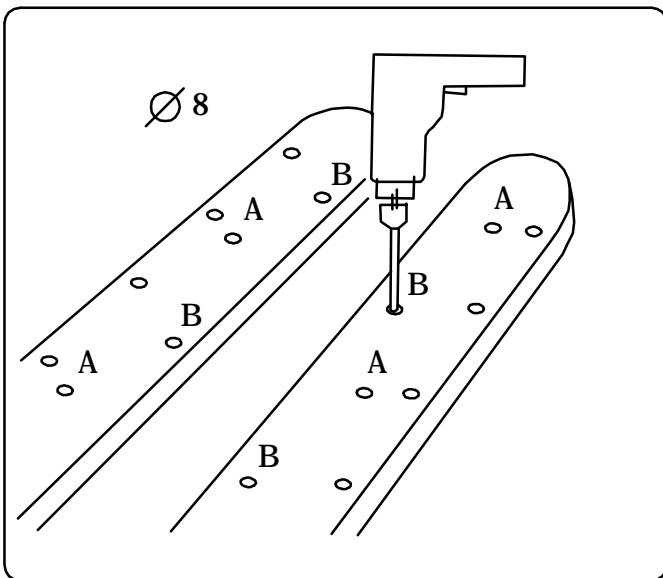

OSAKA

SOGEM
Quality Products