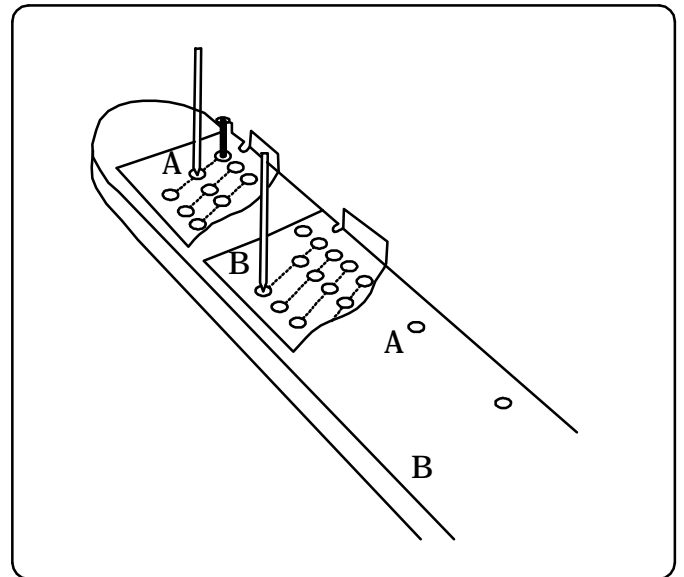

OSAKA

SOGEM
Quality Products