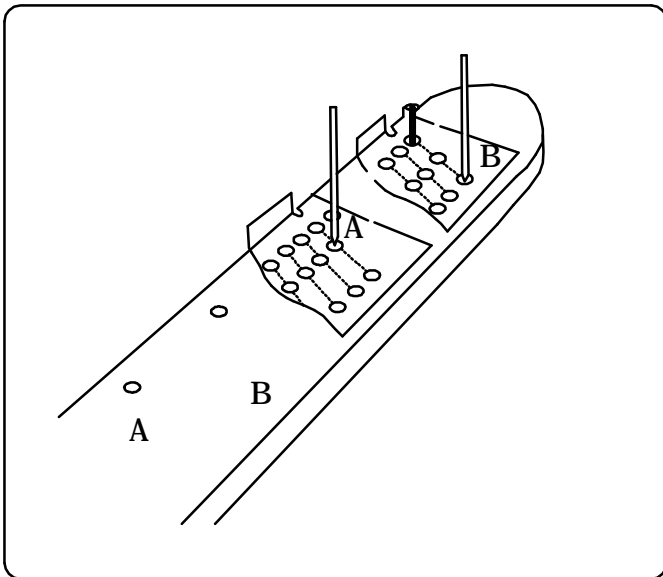

OSAKA

SOGEM
Quality Products