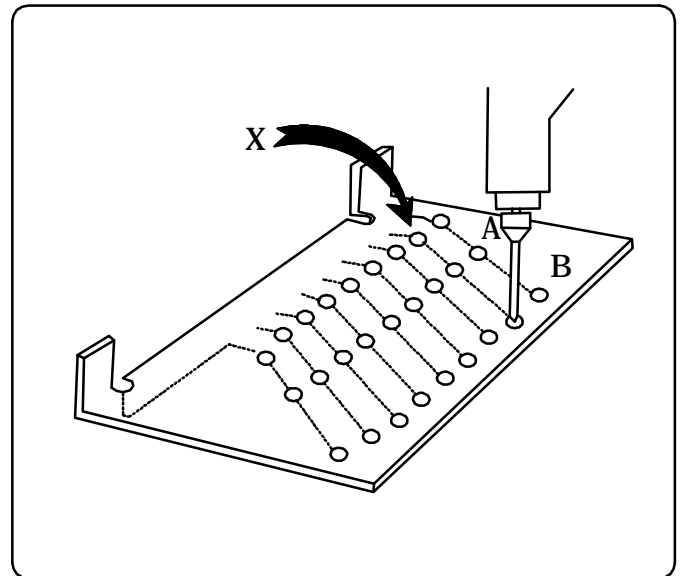

OSAKA

SOGEM
Quality Products