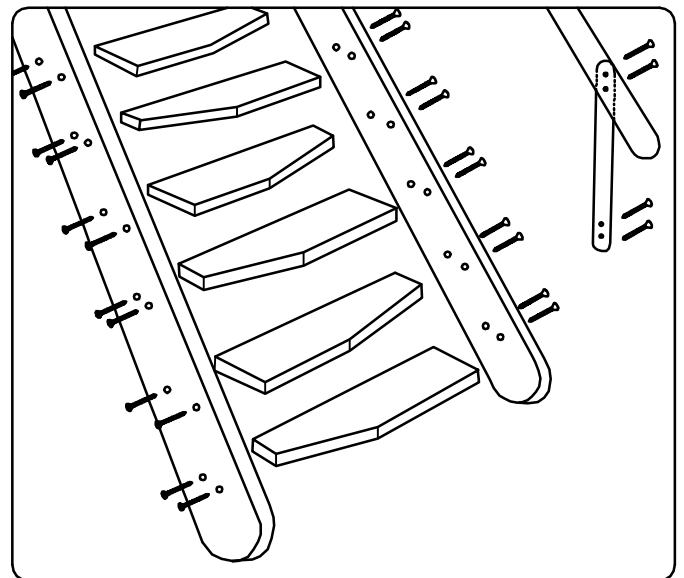

OSAKA

SOGEM
Quality Products